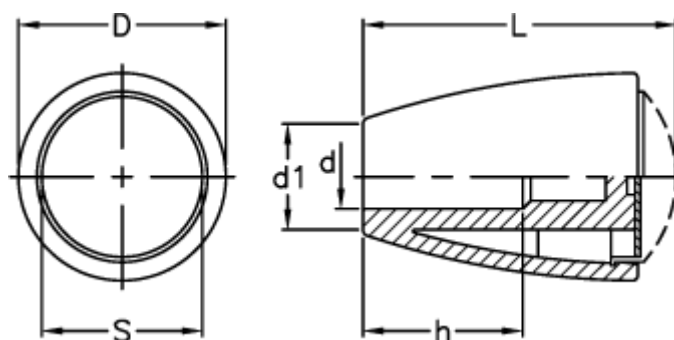

Data Sheet

Article number: 230400027001

Description: E+G Knob w/transparent cap
IH.40 N-8-SO

Measures

d = 8
D = 27
d1 = 15
h = 25
L = 42
S = 20